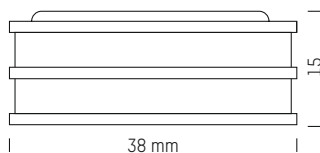

LIPJAR ALU ETIKETT / LABEL

PAPIERETIKETT
Gesamtdruckfläche: $\varnothing 30$ mm
Beschnittzugabe: 2 mm

PAPER LABEL
Total print area: $\varnothing 30$ mm
Trimedge: 2 mm