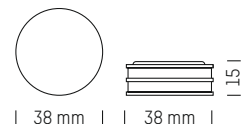

Farbe / Colour

Alu / Aluminium