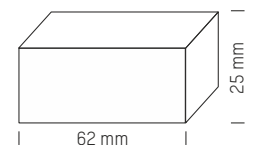

BODYCARE NAKED

BODYCARE NAKED

Die handwerklich hergestellte Körperbutter „am Stück“ spendet langanhaltende Pflege und Schutz vor dem Austrocknen. Für weiche und spürbar gepflegte Haut einfach mit dem Creme-Stück über die Haut streichen, durch die Körperwärme lässt sich der zarte Schmelz einfach auftragen.

KÖRPERBUTTER

- Produktion in Deutschland nach Kosmetikverordnung und Kosmetik GMP
- Inhalt: ca. 40 g
- Haltbarkeit: 24 Monate
- Naturkosmetikkonform
- Ist so ergiebig wie zwei Flaschen Bodylotion

REZEPTUR

100% natürliche Körperbutter mit Olivenöl, Kokosöl und Sheabutter aus kontrolliert biologischem Anbau. Natürliches Bienenwachs macht die Körperbutter geschmeidig, Vitamin E sorgt für intensive Pflege. Die Rezeptur hat einen angenehmen Mandarinen-Duft in Bio-Qualität.

PRODUKTDDETAILS

1. **Mindestmenge:** 300 Stk.
   Verpackung: Faltschachtel mit Grease Guard
   Lieferzeit: ca. 3 Wochen
   Druck:
2. < 1.000 Stück: 4c Papier-Etikett auf neutraler Faltschachtel
   - > 1.000 Stück: individuell bedruckte Faltschachtel

BODYCARE NAKED

The handmade body butter "in one piece" provides long-lasting care and protection from drying out. For soft and palpably cared skin, simply stroke the cream piece over the skin; body warmth makes it easy to apply the delicate melt.

BODY BUTTER

- Production in Germany in accordance with cosmetics GMP
- Content: approx. 40 g
- Shelf life: 24 months
- Natural cosmetics compliant
- Yields as much as two bottles of body lotion

FORMULA

100% natural body butter with olive oil, coconut oil and shea butter from organic farming. Natural beeswax makes the body butter smooth, vitamin E provides intensive care. The formula has a pleasant tangerine scent in organic quality.

PRODUCT DETAILS